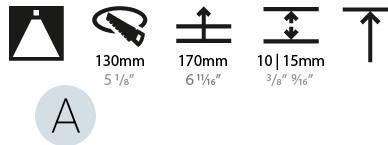

PHYSICAL

Shape: Round
Diameter (mm): 139
Diameter (in): 5 1/2
Height (mm): 151
Height (in): 5 15/16
Ceiling Thickness (mm): 10 / 12.5 / 15
Ceiling Thickness (in): 3/8 or 1/2 or 9/16
Min. Recessing Depth (mm): 170
Min. Recessing Depth (in): 6 11/16
Light Distribution: Downlight
Weight (kg): 0.946
Weight (lbs): 2.09
Fixture Finish: SSR / BKV / CWI / CRY / HAB / LAG / UFT / ITA / RUA / RUR / MIC / FTG / MYG / TWT / LOD / PUS / FRO / FUP / KIA / POP / BLS / SPG / MEY / GOH / GUM / CHC / COM / ABZ / JAG / OBR / MOS / ROR
Fixture Material: Aluminum Die Cast
Cut-out Measurements: 130mm / 5 1/8"

ELECTRICAL

Lamp Type: LED (Zhaga Standard)
Input Wattage (W): 13.2 / 16.5
Total Output Wattage (W): 12 / 14
Dimming: Tri-Mode (Non-Dimming and Phase Dimming (120Vac only) and 0-10V Dimming)
Driver Included: No
Driver Location: Recessed Housing
Driver Type: Constant Current - Universal
Driver Class: Class 2
Housing: See components
Input Voltage (V): 120 - 277
Constant Current (MA): 350

LED

Number of LEDs: 1
Color Temperature (°K): 2700 / 3000 / 3500 / 4000
Max. Delivered Lumen (lm): 810 / 900 / 970 / 990
Nominal Lumen (lm): 960 / 1070 / 1156 / 1180
CRI: >90 CRI
Efficiency (%): 0.905
Lamp Life (hrs): 50000

OPTICAL

Reflector°: 10

RATINGS AND CERTIFICATIONS

Certified By: Certified for North American Standards
IP rating: IP54